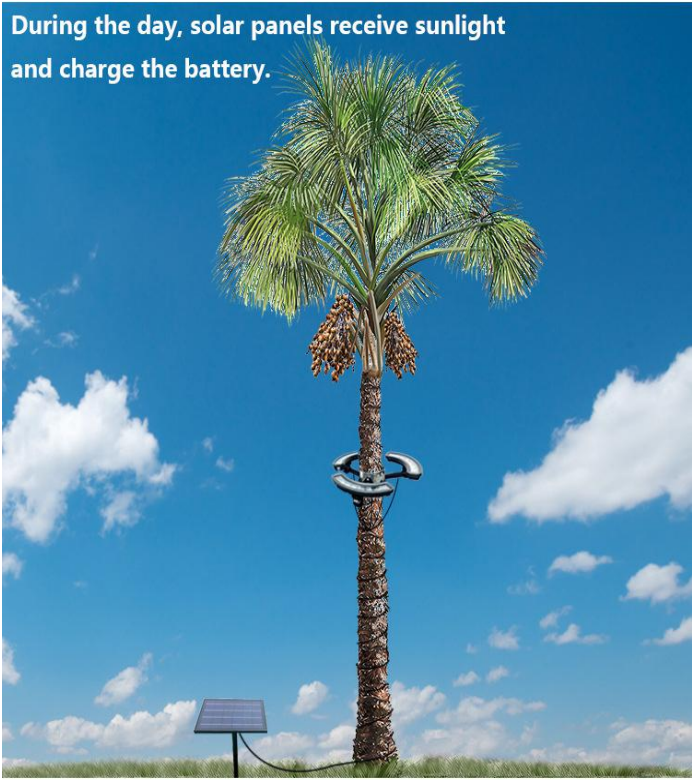

LED Solar Tree Light

Product Parameters

Model NO.	ES-TL020A01-YY	ES-TL050A01-YY
Input Power	20W	50W
Initial Lumens	2,000lm	5,000lm
Efficacy	100lm/w	
CRI	> 75Ra	
CCT	6000k	
Solar Panel Power	20W 6V	50W 6V
Lithium Battery	15000mAh/3.7V	40000mAh/3.2V
Lighting Time	3-4 Rainy days	
Working Temperature	-25°C Up to 45°C (-13°F up to 113°F)	
Certification	CE, RoHS	
Material	Aluminum head+Die-ABS stake+Stainless steel hook+Glass panel+5m cable	
Diameter	29cm(internal diameter)	26.5cm(internal diameter)
IP grade	IP65	
Warranty	1 years	
Carton/Pieces	4	1
G.W	18.5kg	9.5kg
Carton Size	48*40*40cm	60*40*30cm

Application

During the day, solar panels receive sunlight and charge the battery.

At dusk, the lights turn on automatically.